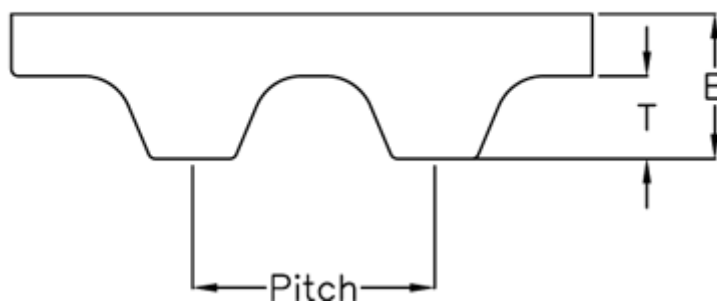

Article number: 602776291612

Description: Gates Timing Belt Synchropower PU12 T10DL 1610

Measures

Height B mm	= 7
Height T mm	= 2.5
Length	= 1610
Number of teeth	= 161
Pitch	= 10
Type	= PU 12 T10 DL 1610
Width	= 12